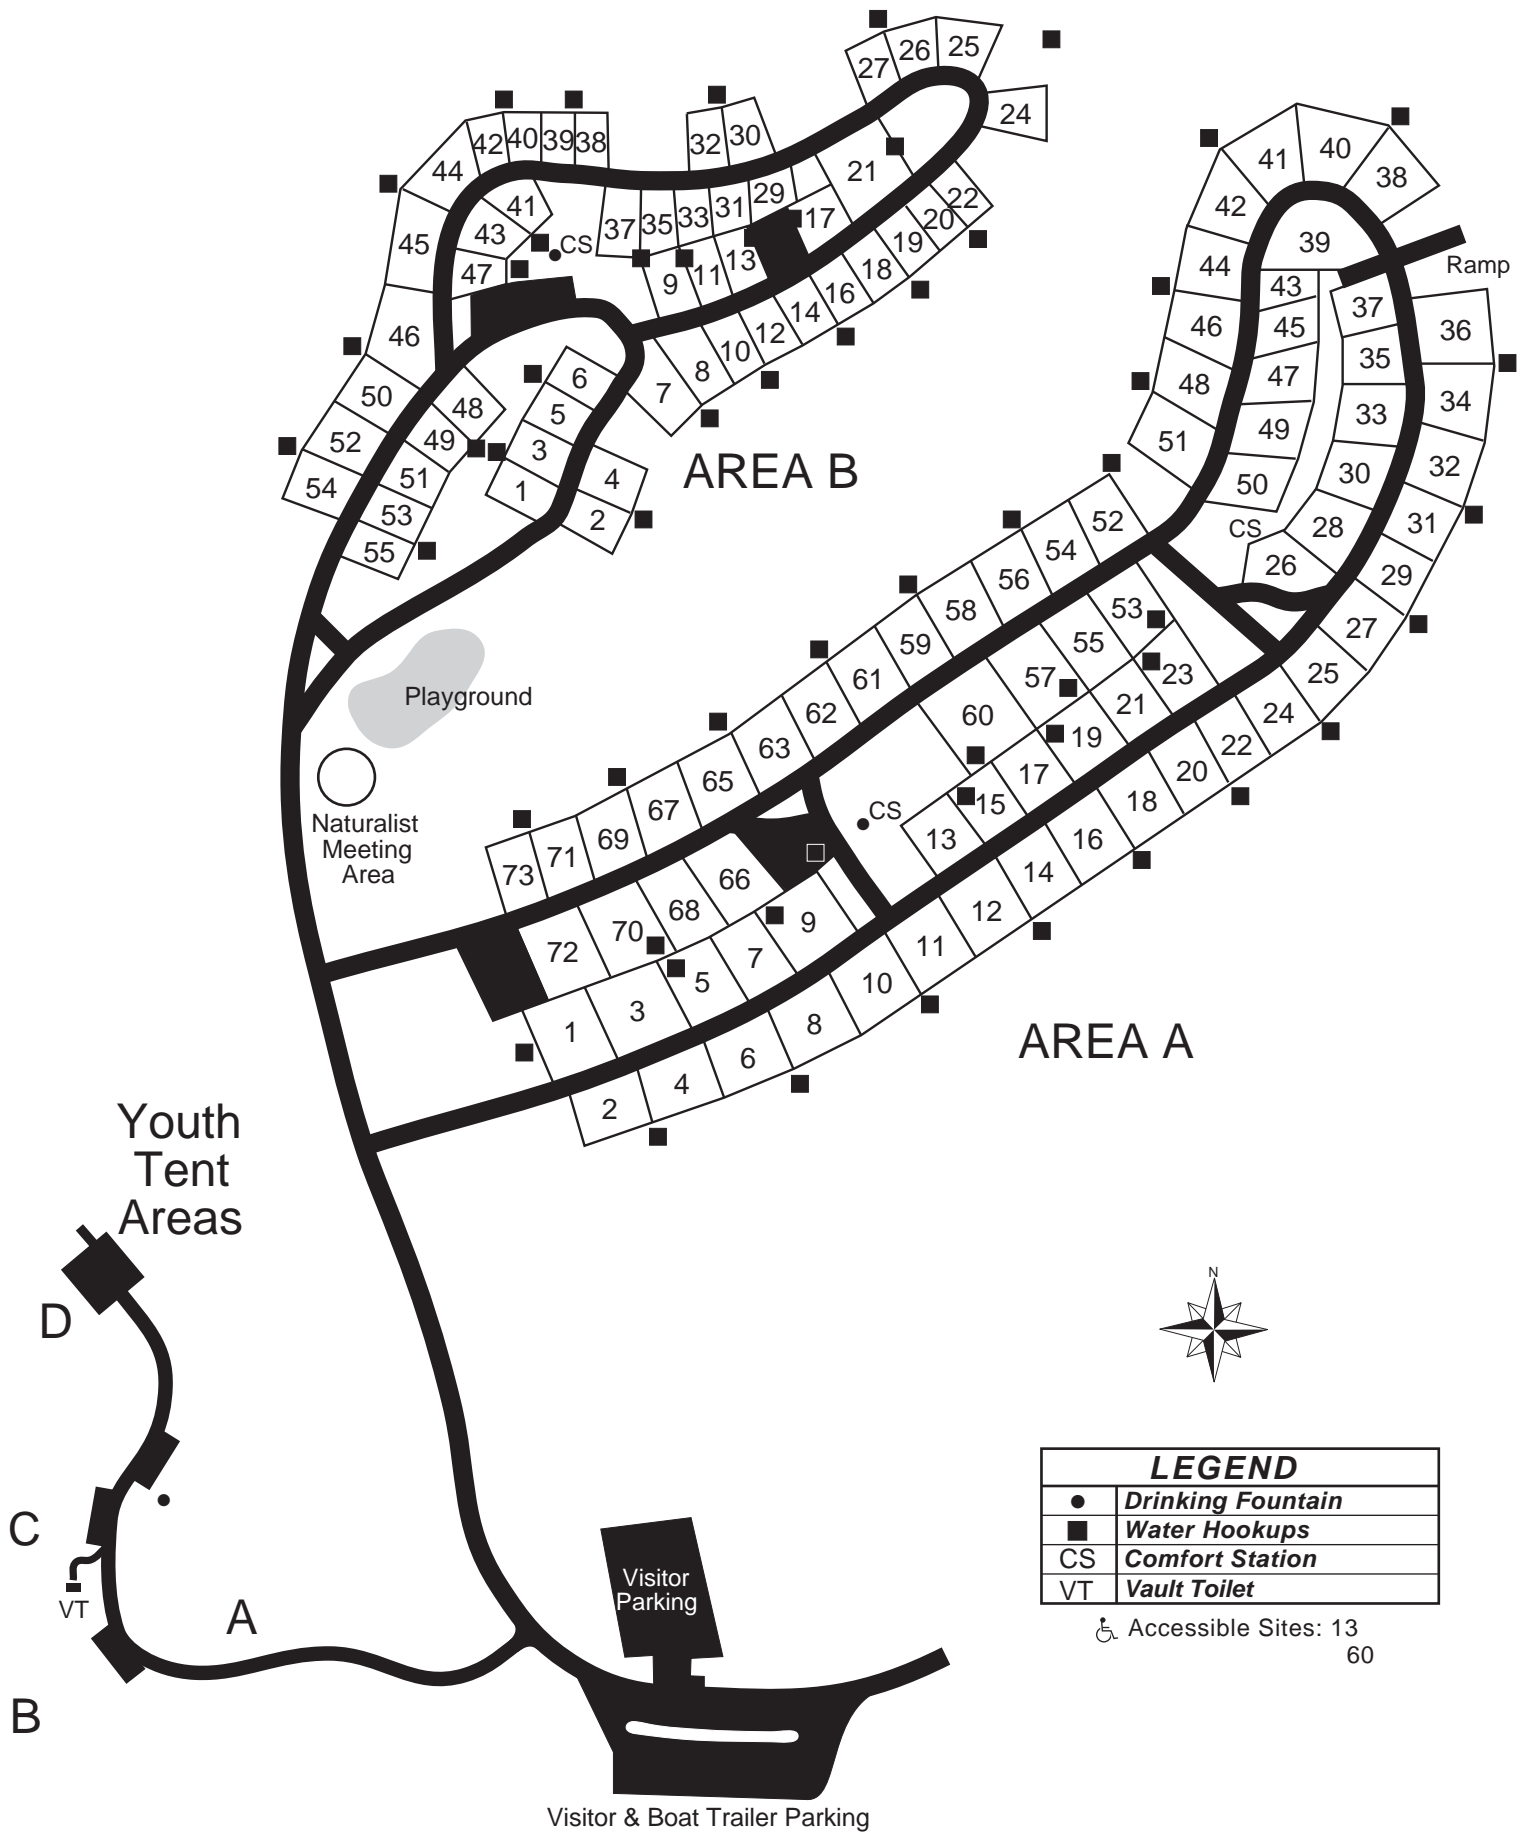

# SUMMIT LAKE STATE PARK ELECTRIC CAMPGROUND MAP

ONLY ONE VEHICLE PER SITE

<b>LEGEND</b>	
●	<i>Drinking Fountain</i>
■	<i>Water Hookups</i>
CS	<i>Comfort Station</i>
VT	<i>Vault Toilet</i>

♿ Accessible Sites: 13  
60