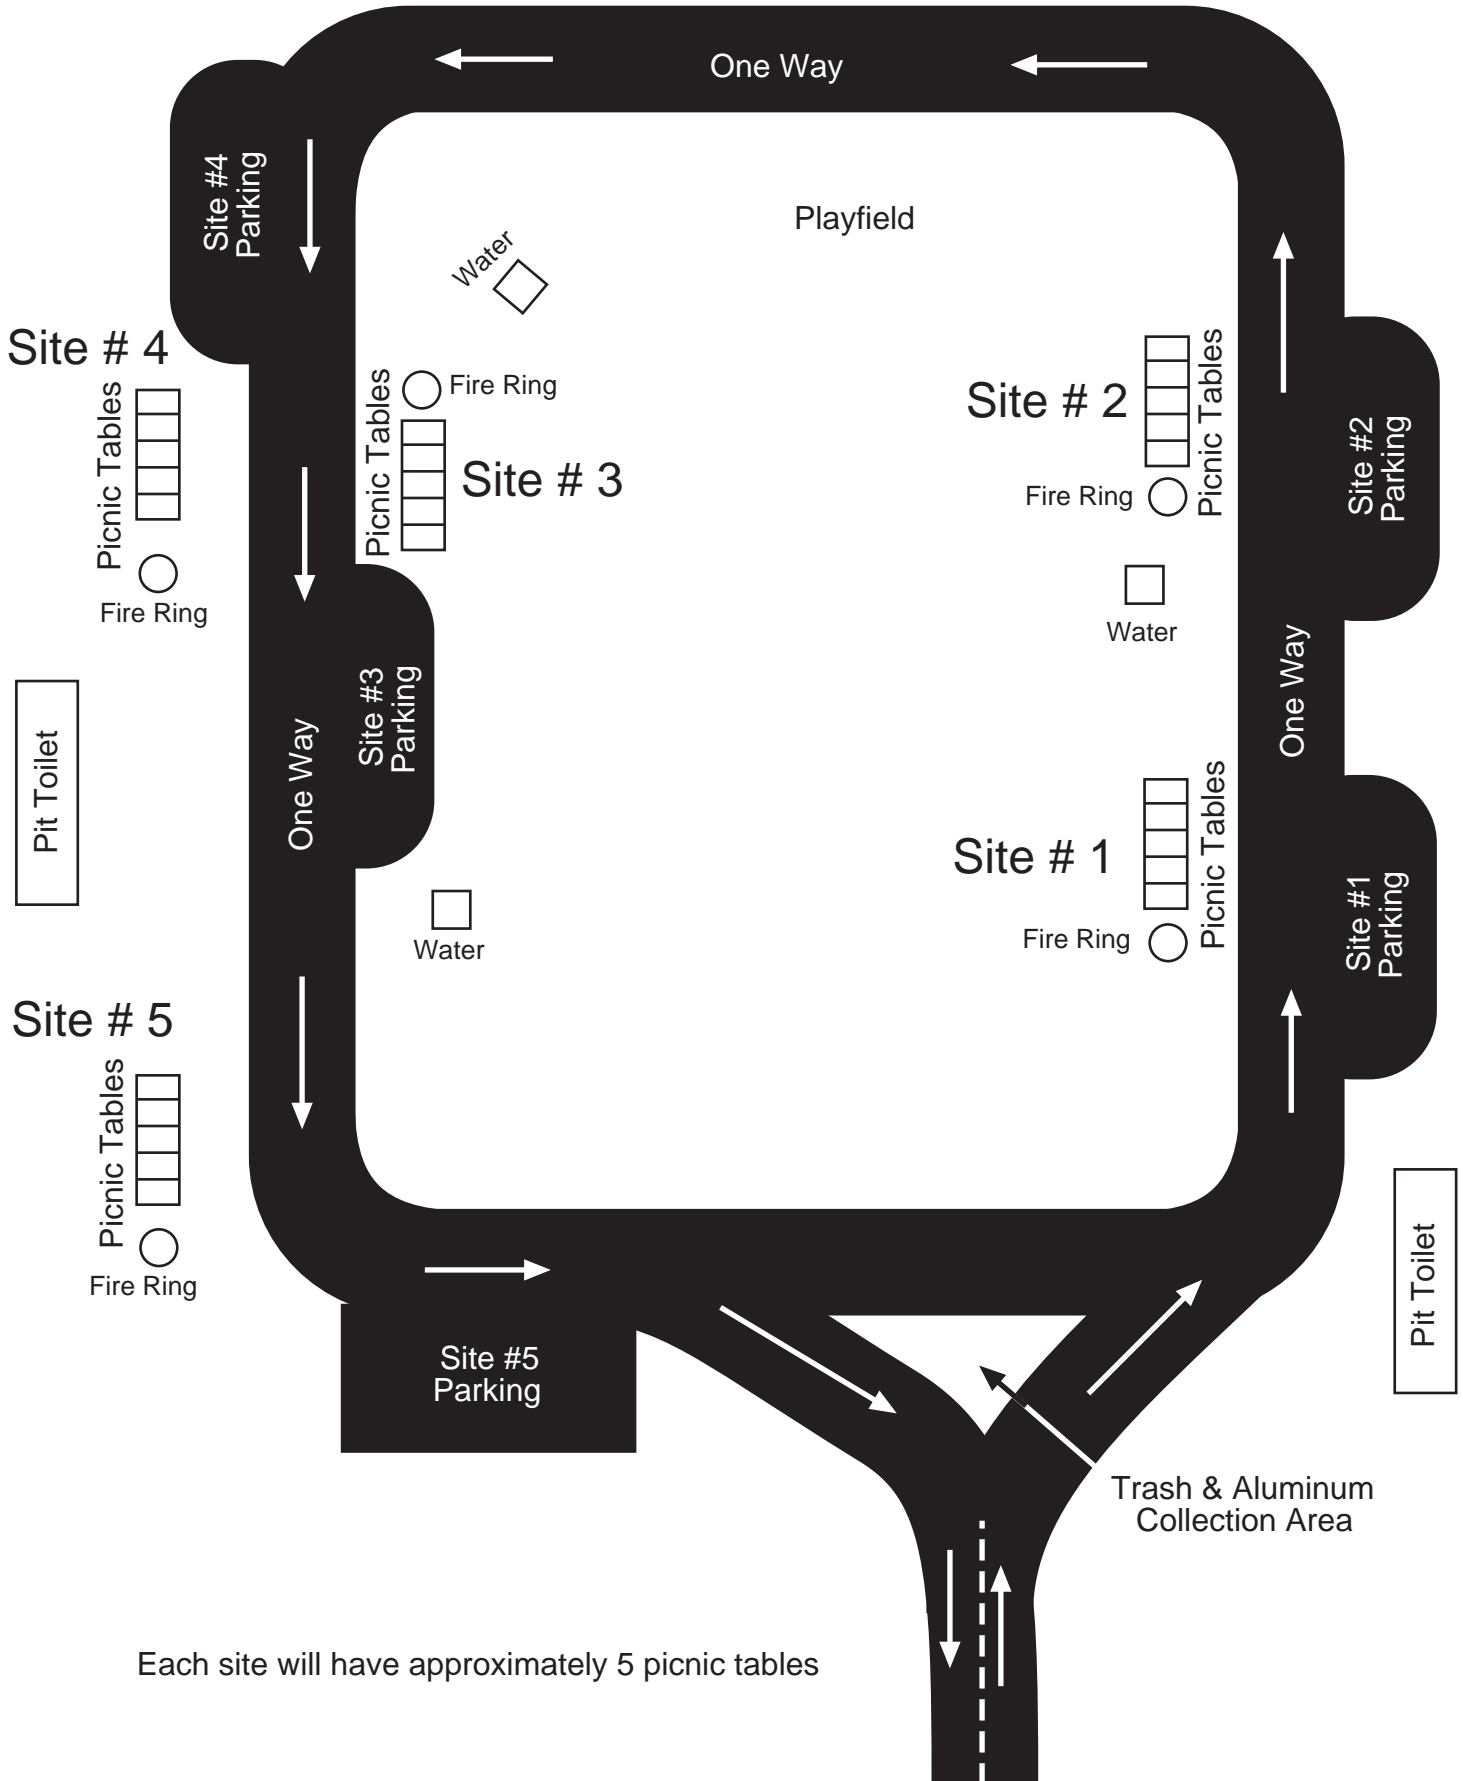

# SHADES STATE PARK Youth Tent Areas

Campground maximum Occupancy 150  
Each site maximum Occupancy 30

Each site will have approximately 5 picnic tables