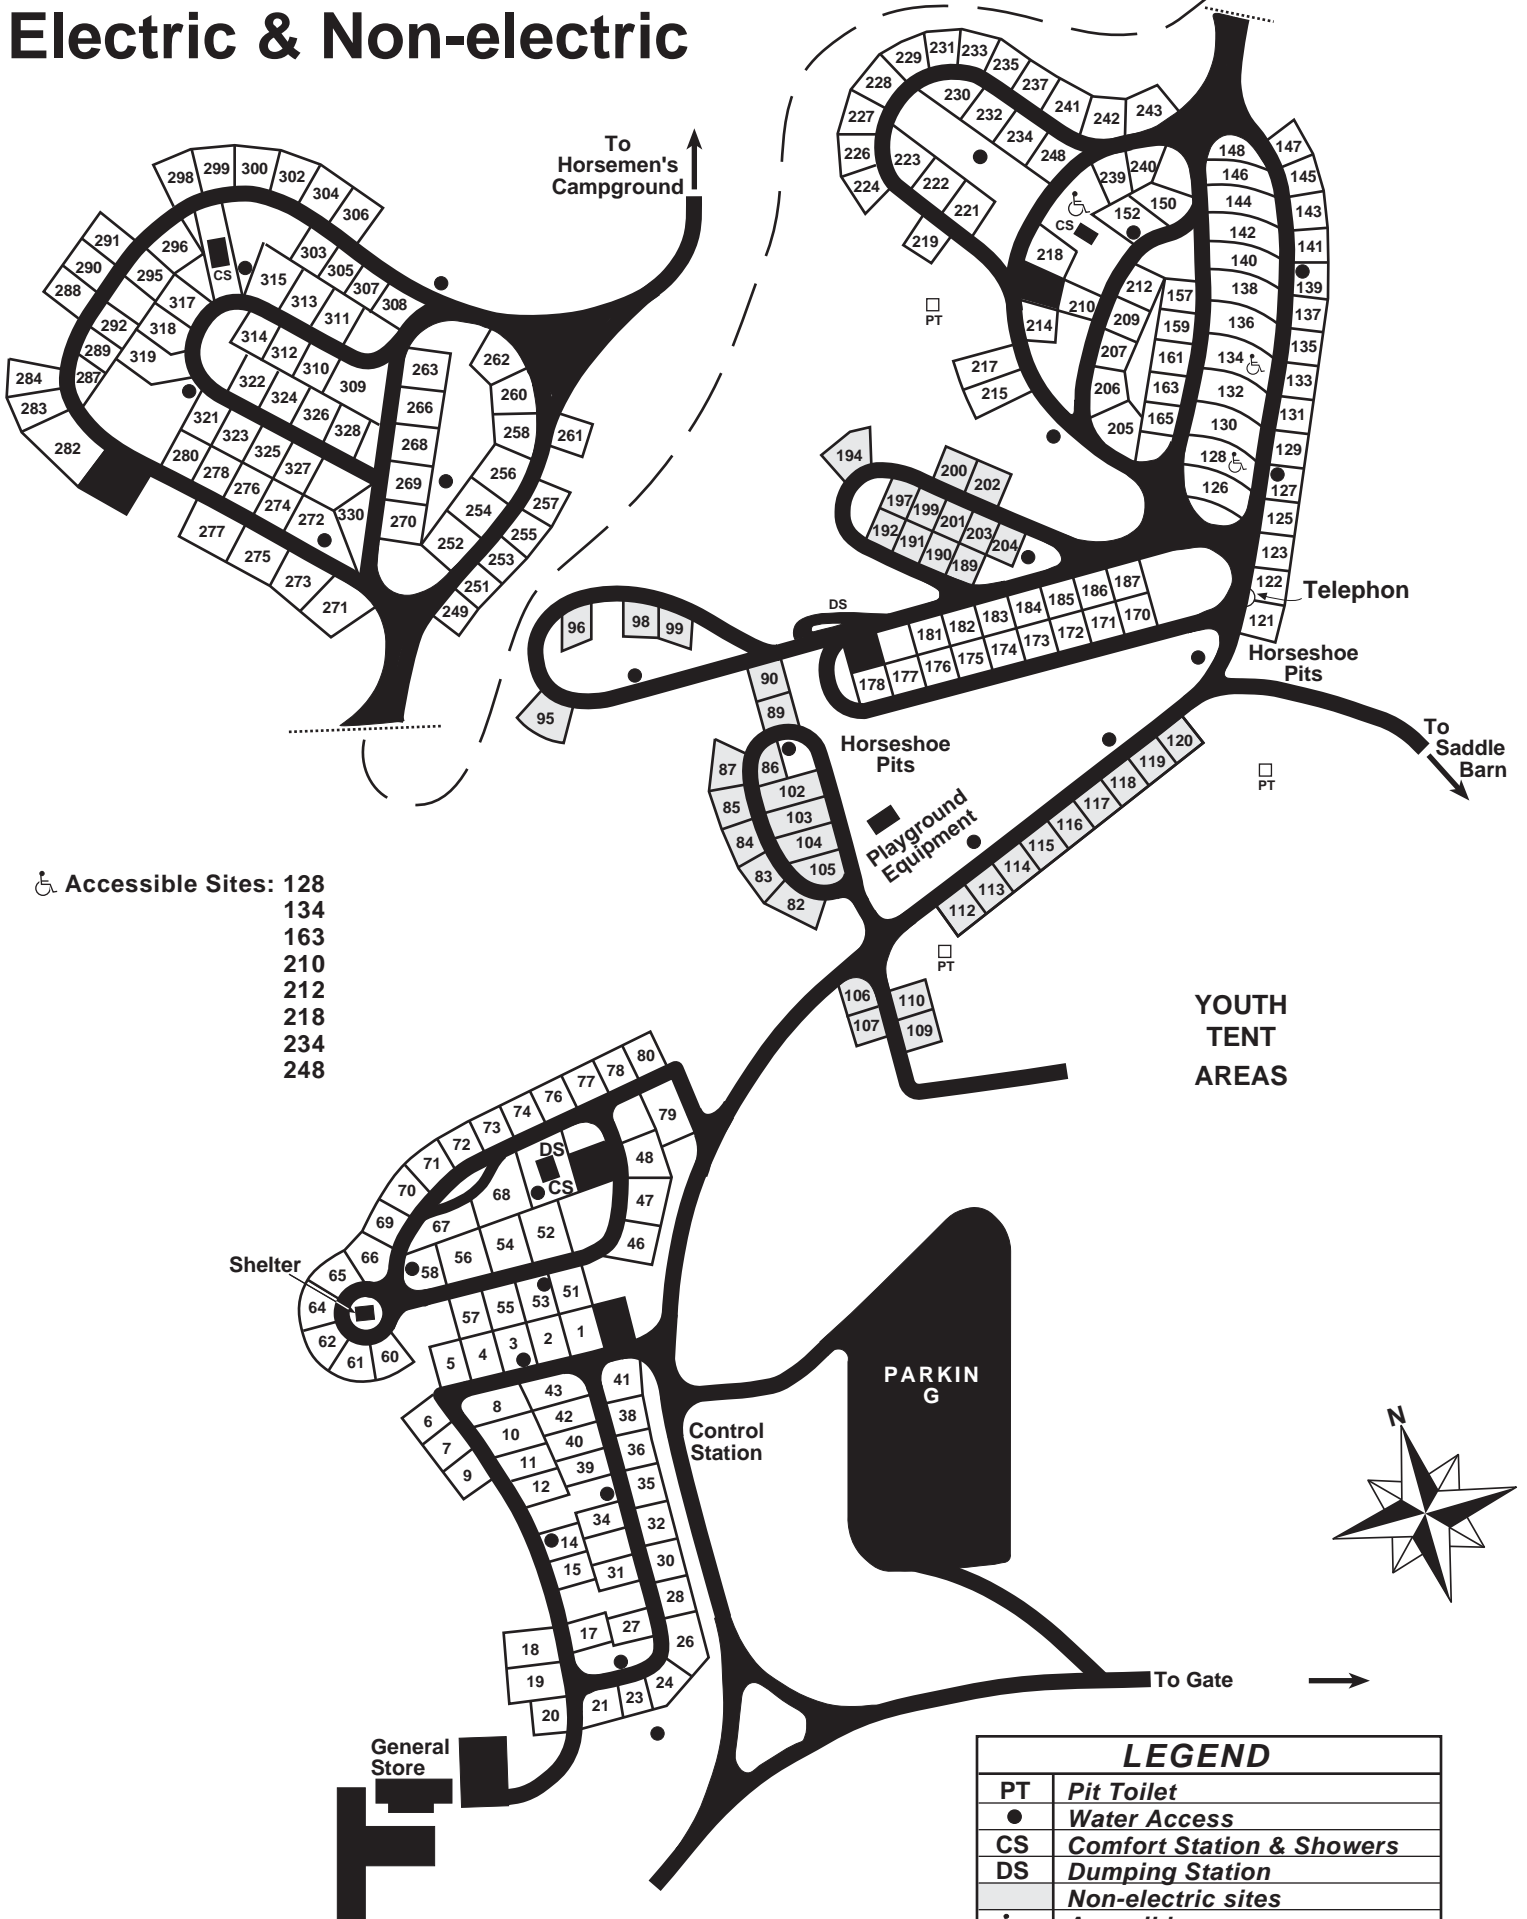

# WHITEWATER MEMORIAL STATE PARK

## Electric & Non-electric

- ♿ Accessible Sites: 128  
134  
163  
210  
212  
218  
234  
248

YOUTH  
TENT  
AREAS

LEGEND	
PT	Pit Toilet
●	Water Access
CS	Comfort Station & Showers
DS	Dumping Station
	Non-electric sites
♿	Accessible