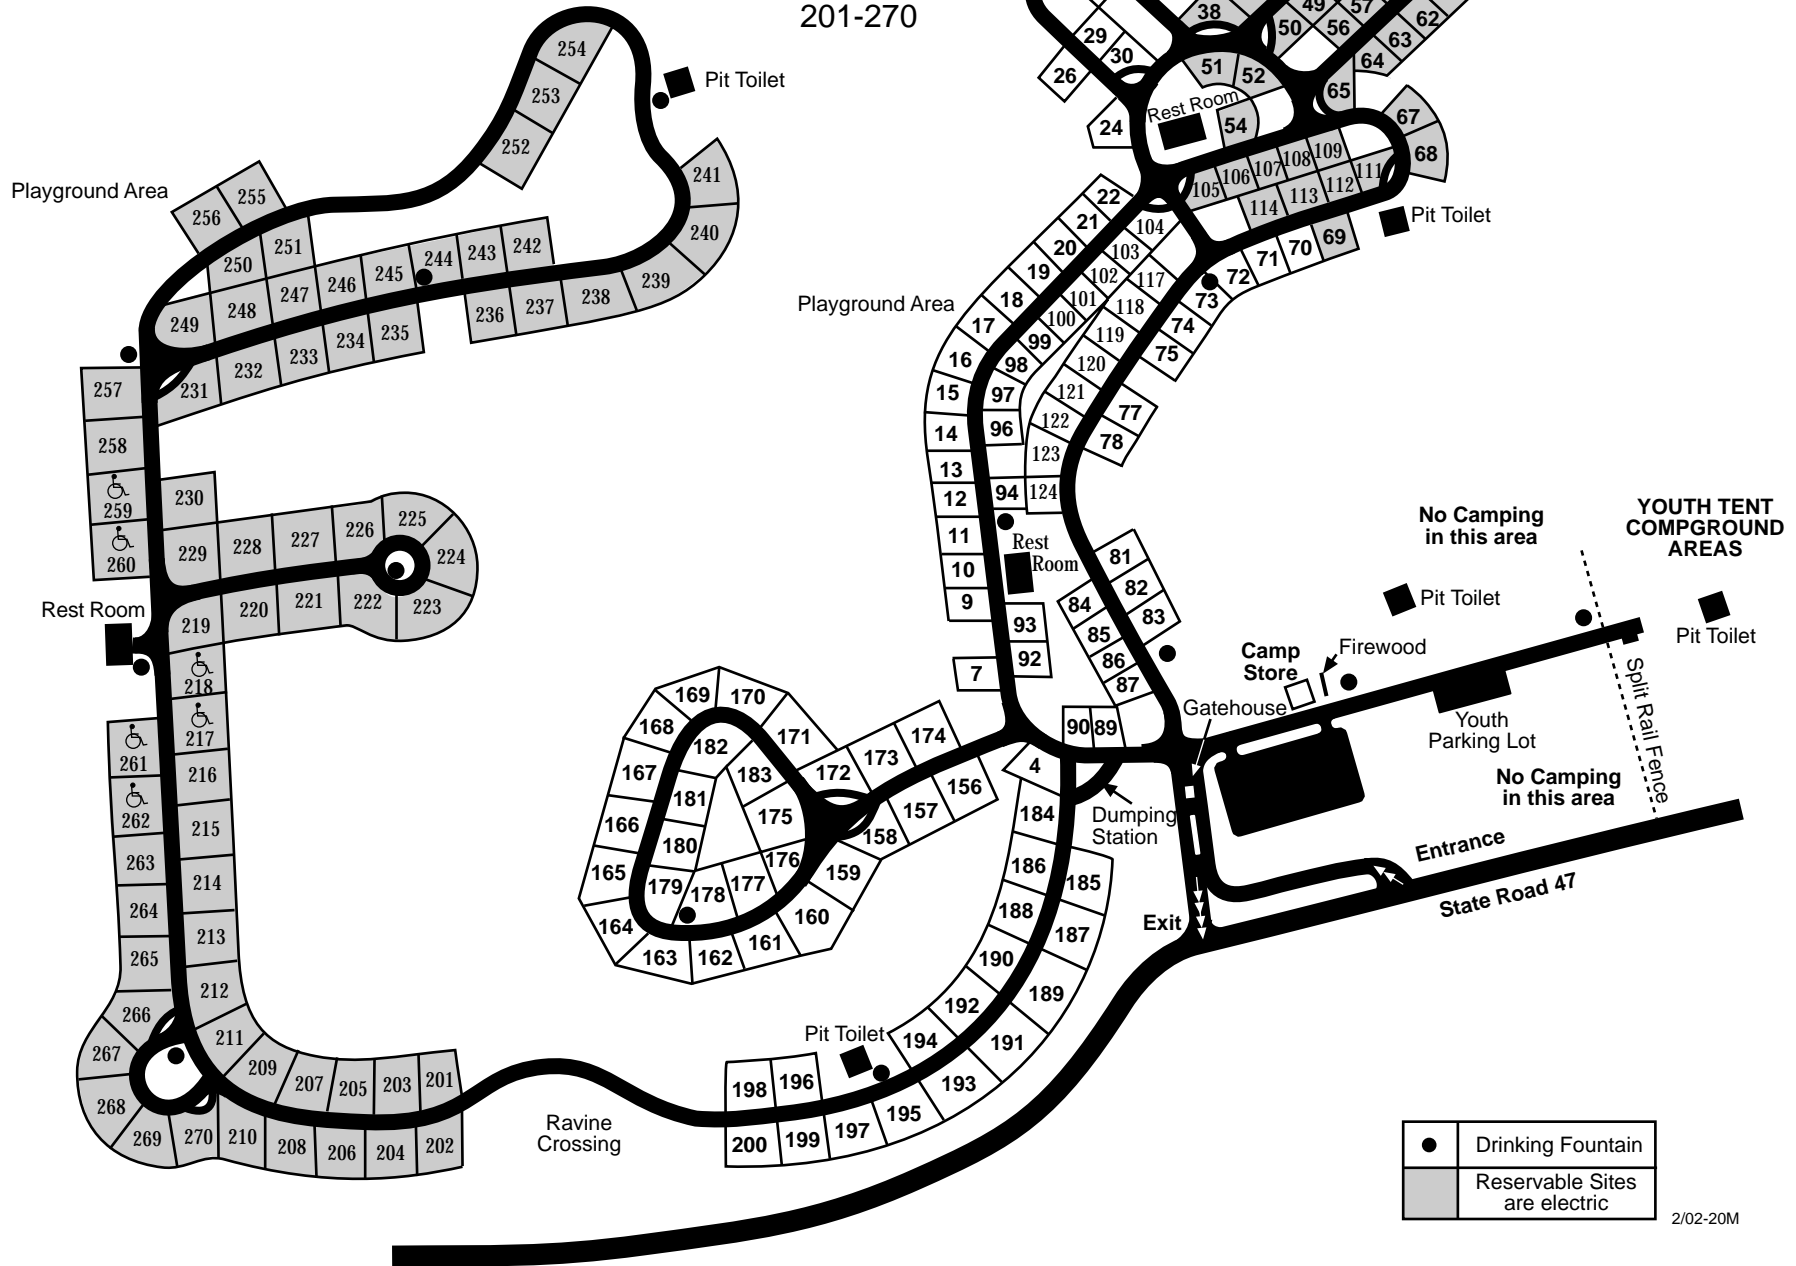

TURKEY RUN CAMPGROUND MAP

Reservable Campsites:

- 38-44
- 46-52
- 54, 56-65
- 67-69
- 105-109
- 111-114
- 201-270

| | |
|---|-------------------------------|
| ● | Drinking Fountain |
| ■ | Reservable Sites are electric |