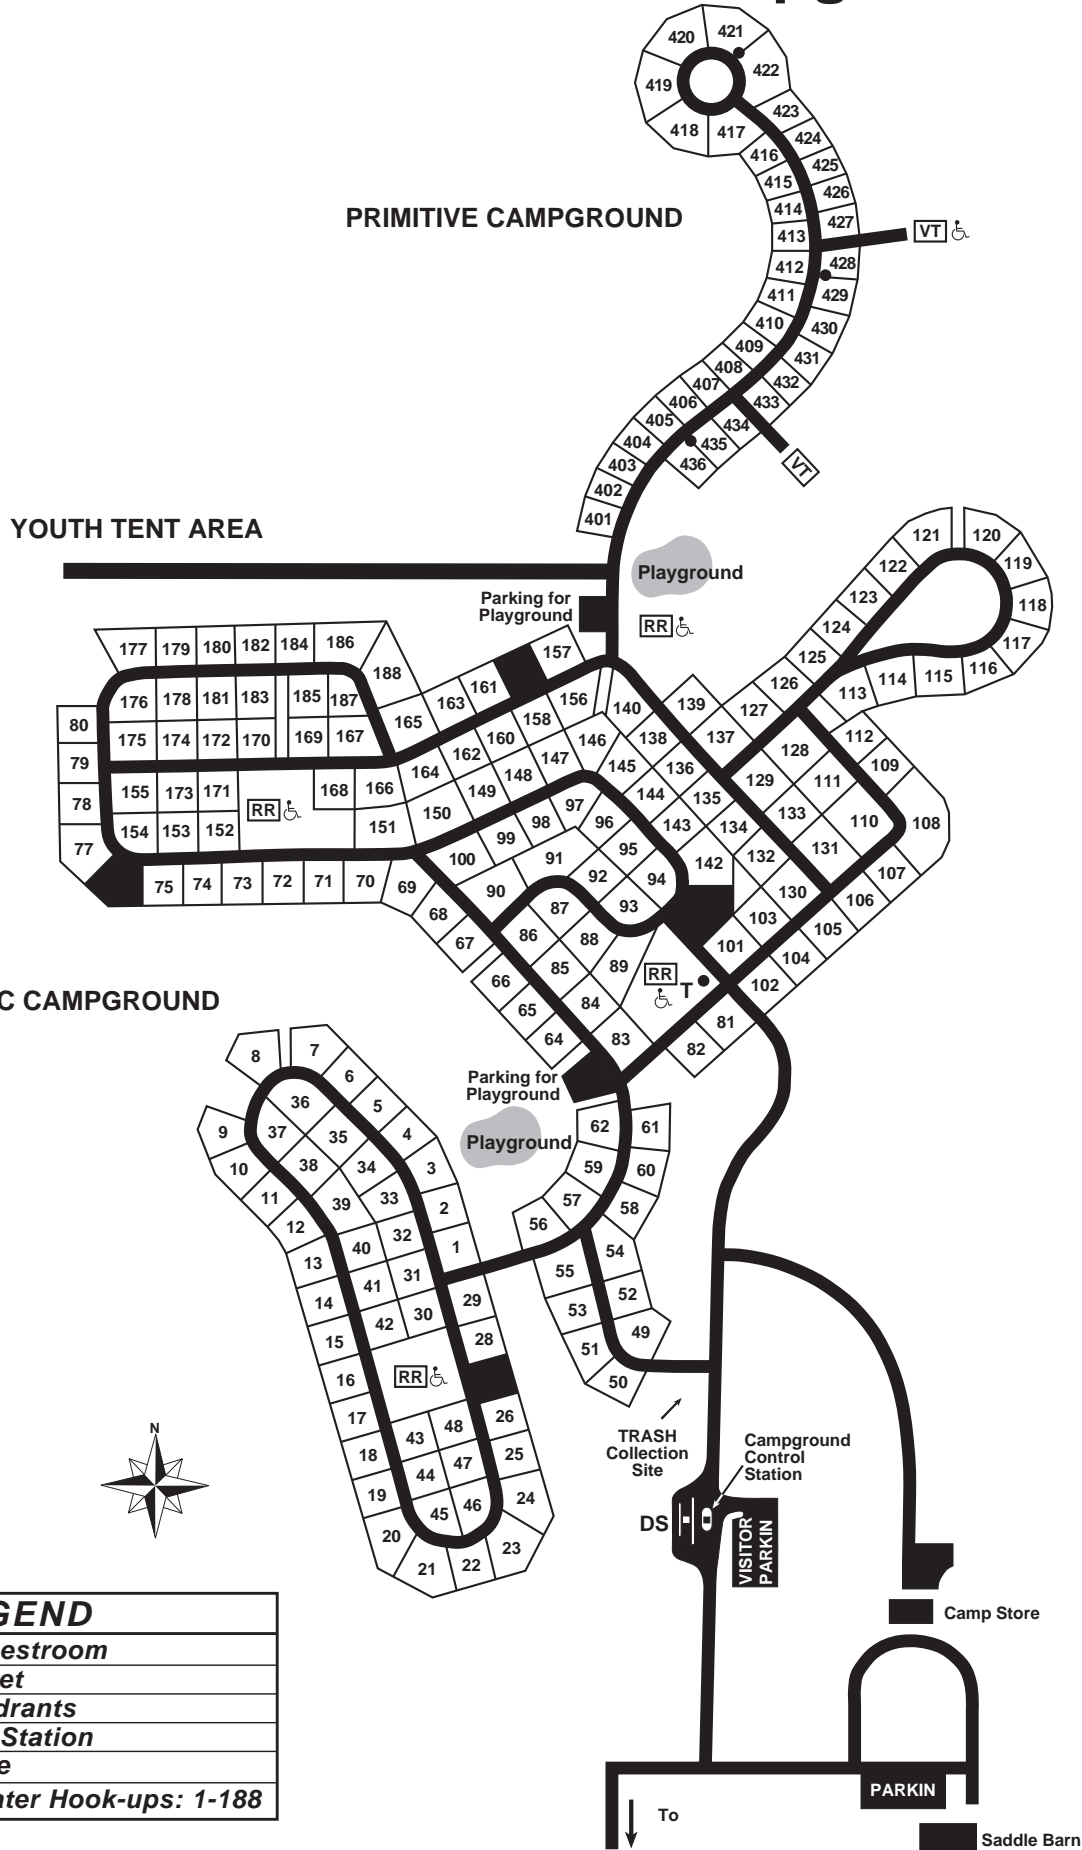

# SPRING MILL STATE PARK Electric and Primitive Campground

## LEGEND

RR	Modern Restroom
VT	Vault Toilet
●	Water Hydrants
DS	Dumping Station
T	Telephone

Electric Sites Water Hook-ups: 1-188