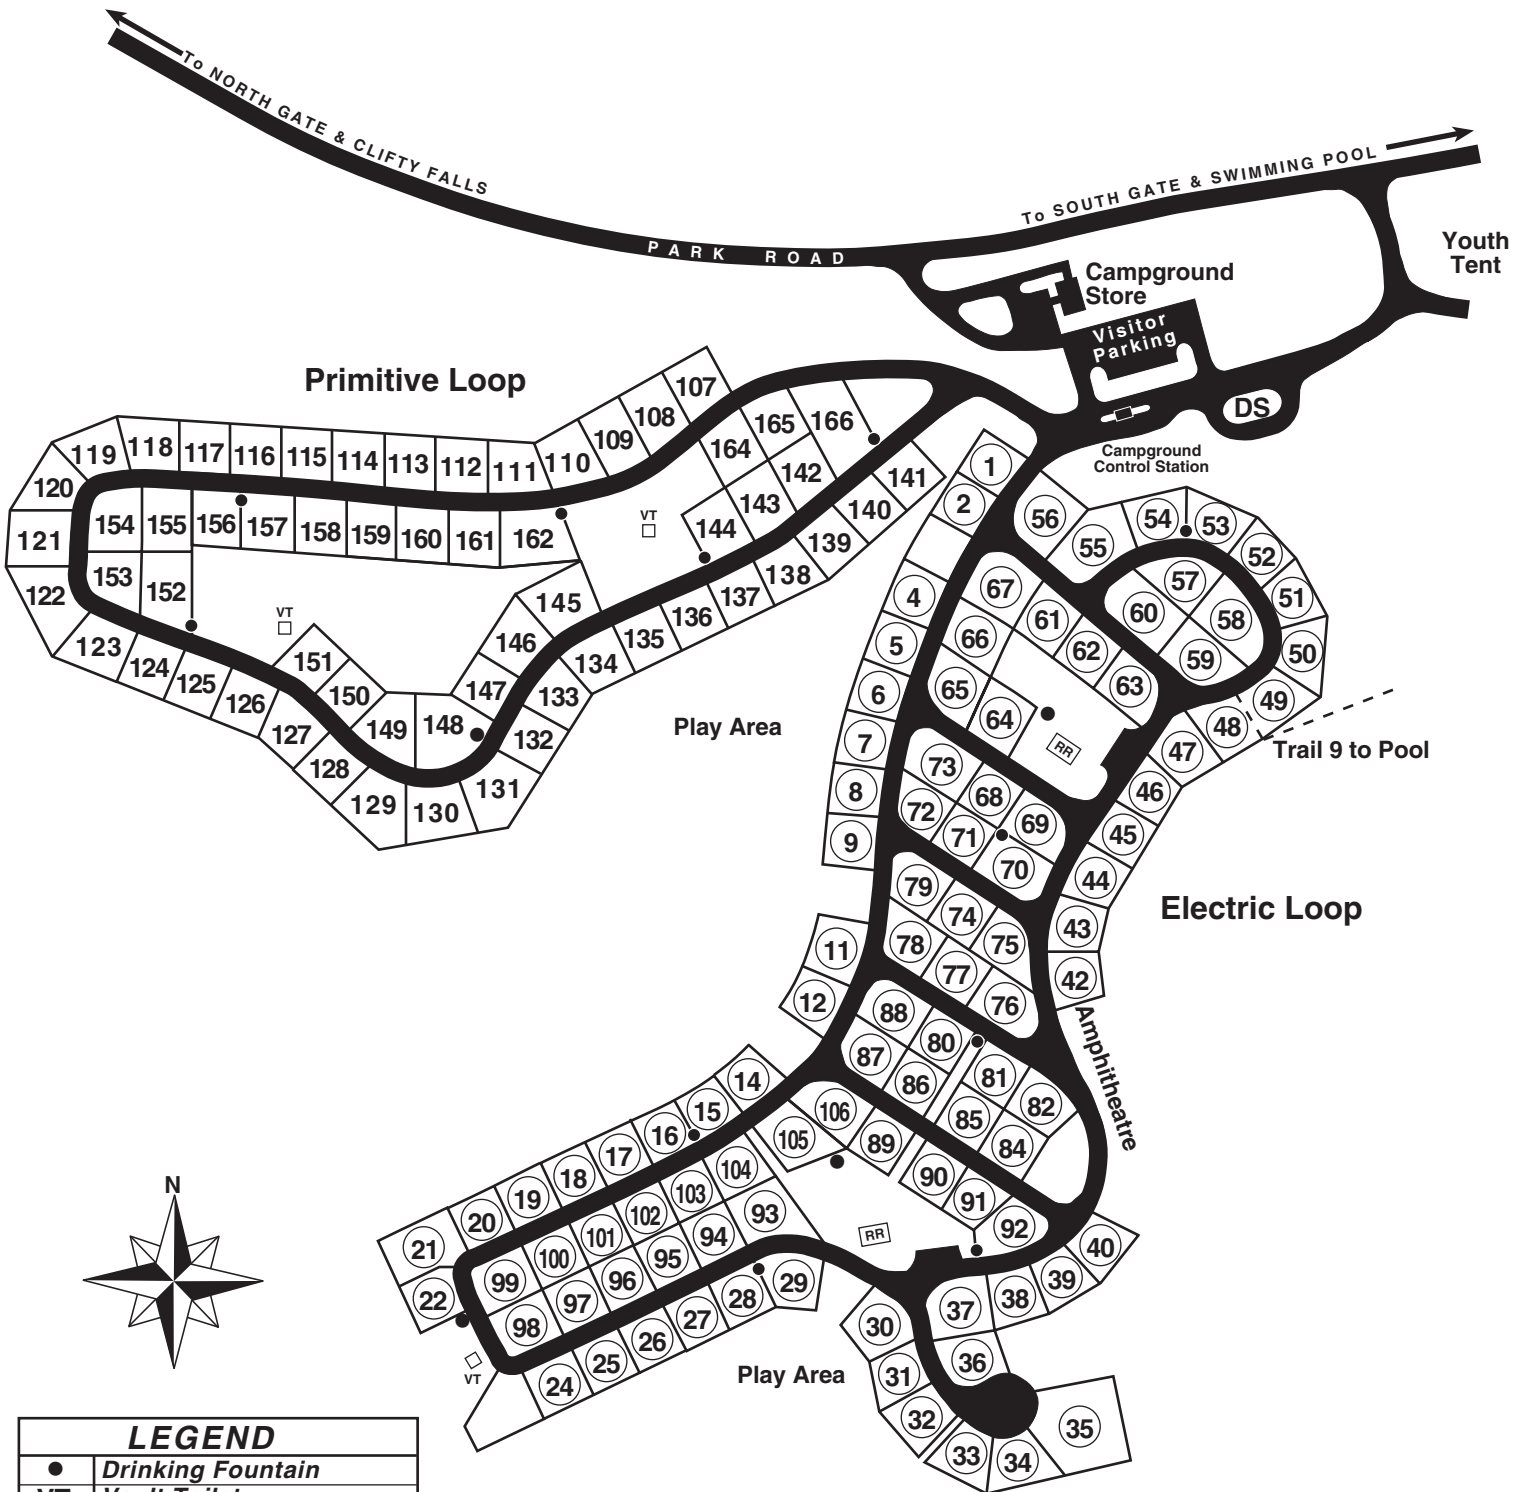

CLIFTY FALLS STATE PARK

Electric and Primitive

LEGEND	
●	Drinking Fountain
VT	Vault Toilet
RR	Modern Restroom
DS	Dumping Station
②1	Electric Campsite
- - -	Trail