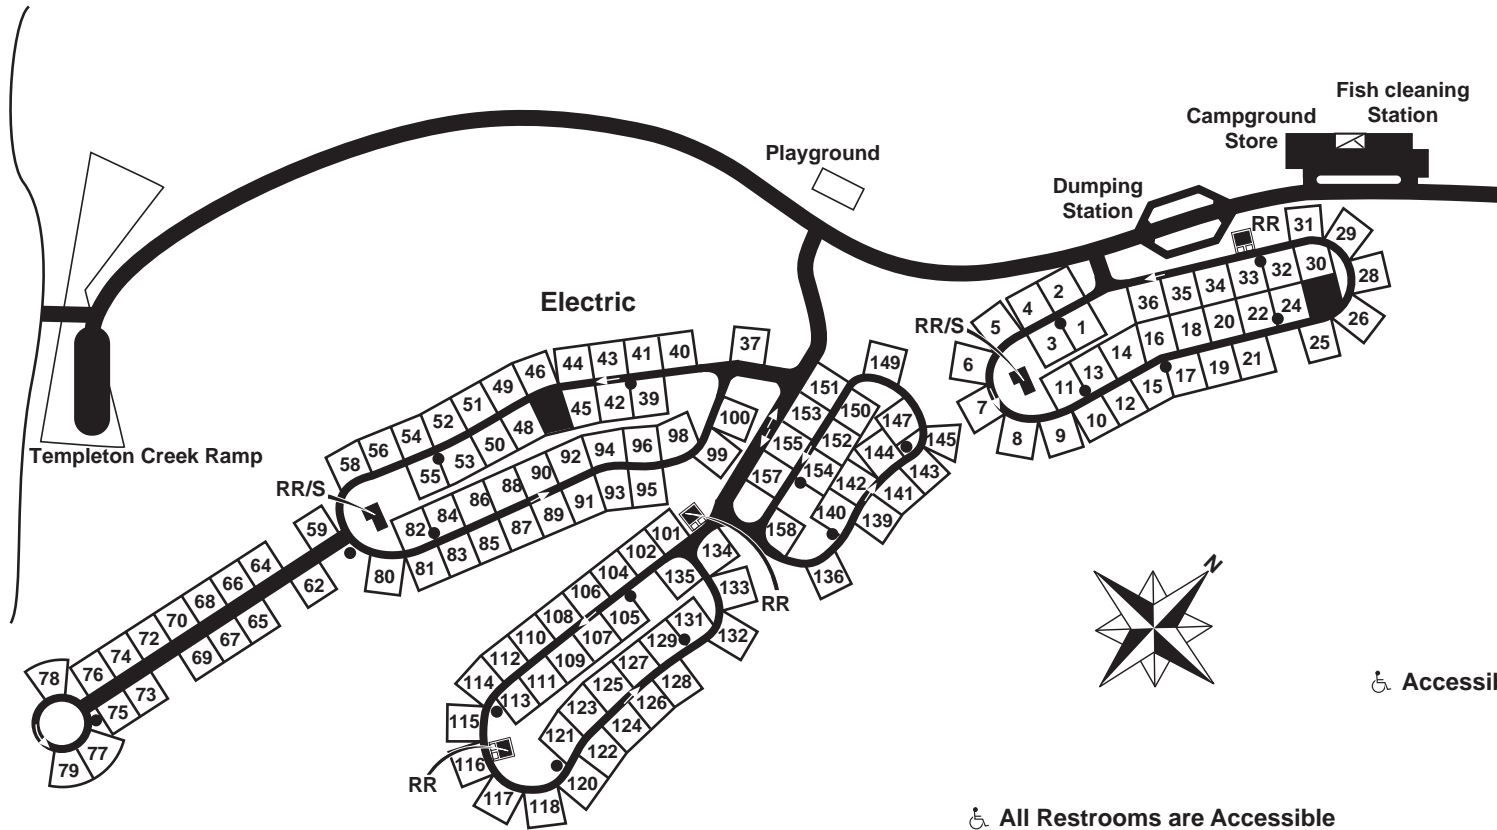

# BROOKVILLE LAKE MOUNDS SRA Electric Sites

♿ Accessible Sites: 7  
33  
58  
116  
157

♿ All Restrooms are Accessible

<b>LEGEND</b>	
RR/S	Modern Restroom w/Showers
RR	Modern Restroom
●	Drinking Fountain