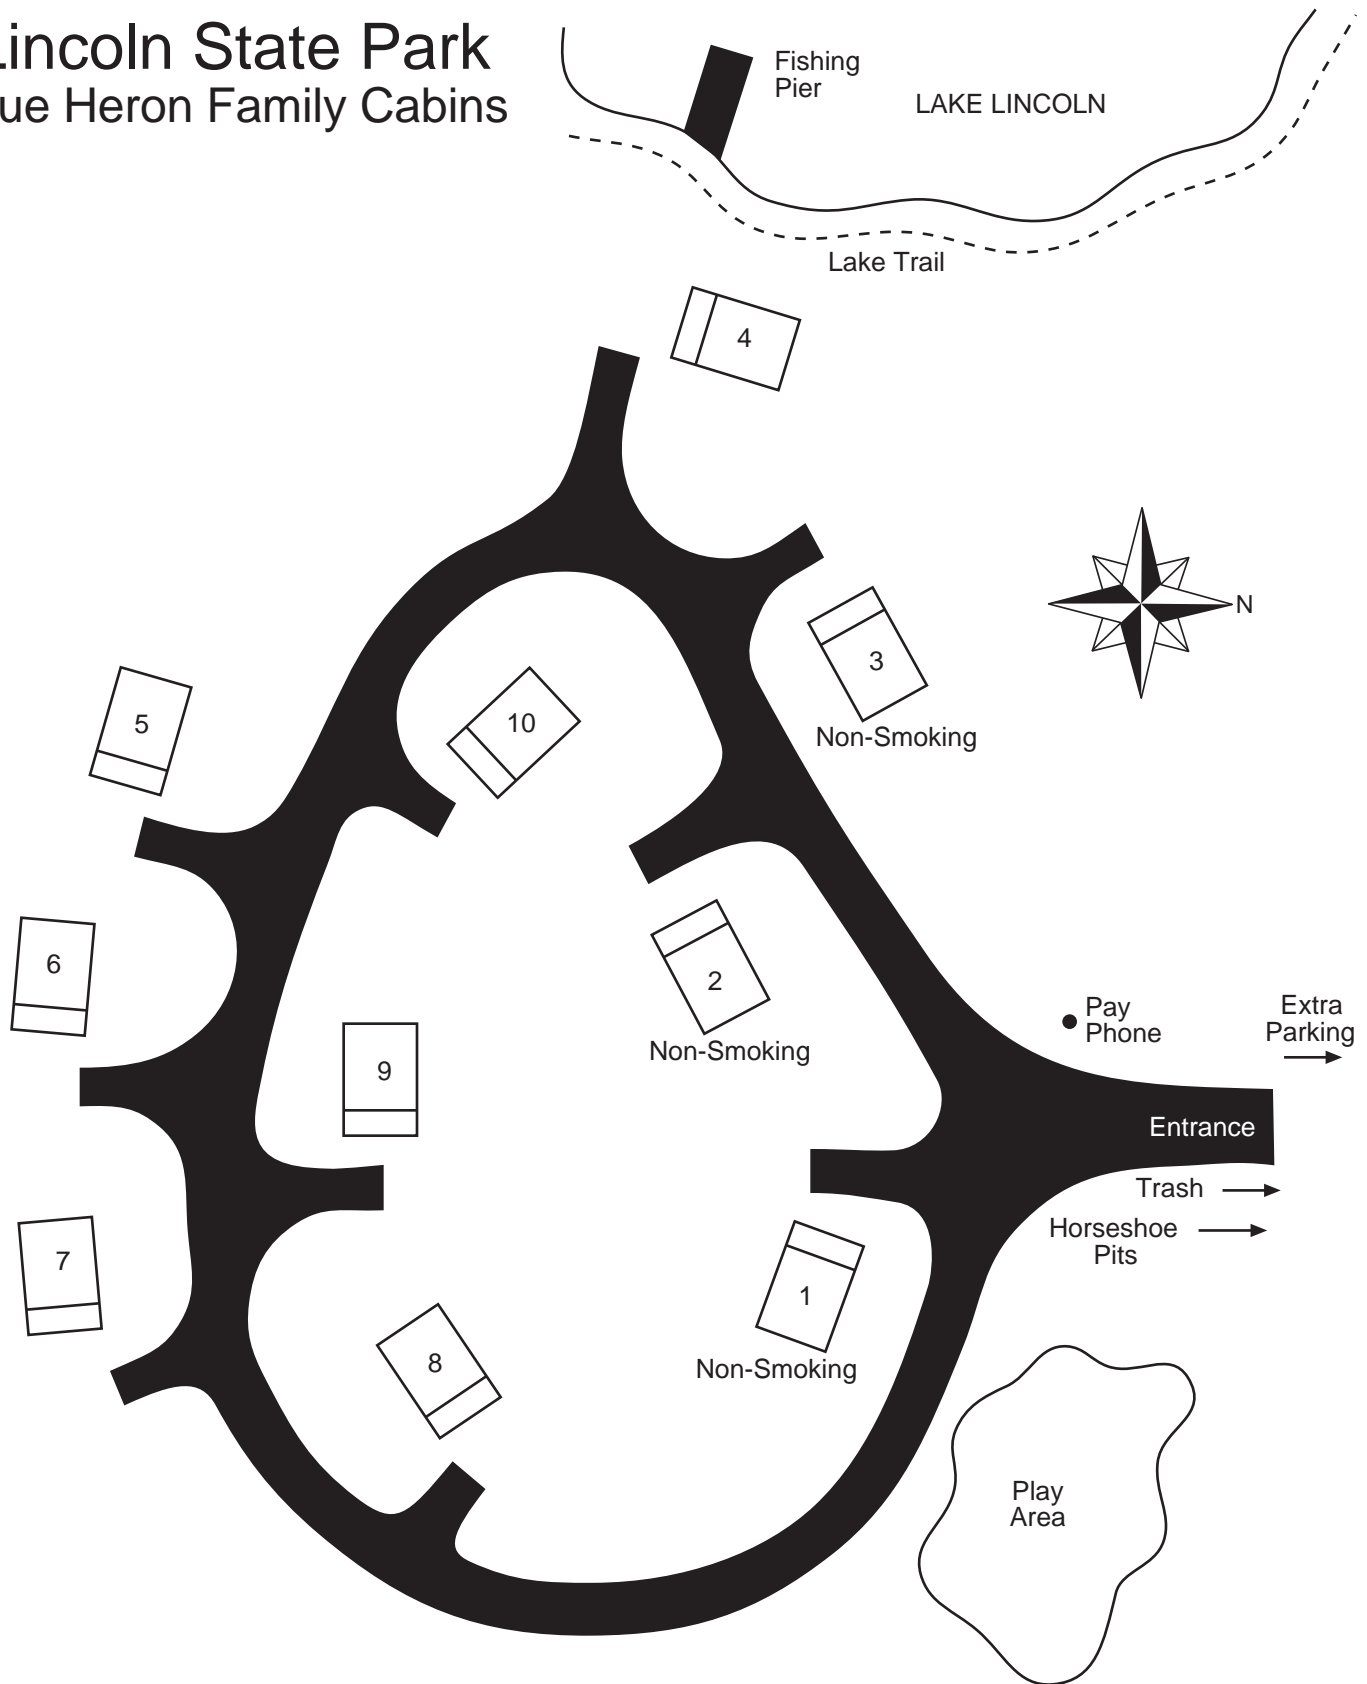

Lincoln State Park Blue Heron Family Cabins

Each cabin has a stationary picnic table, firering and grill.
There must be an adult that is 21 years old or older on the premise at all times.
This rule will be enforced!