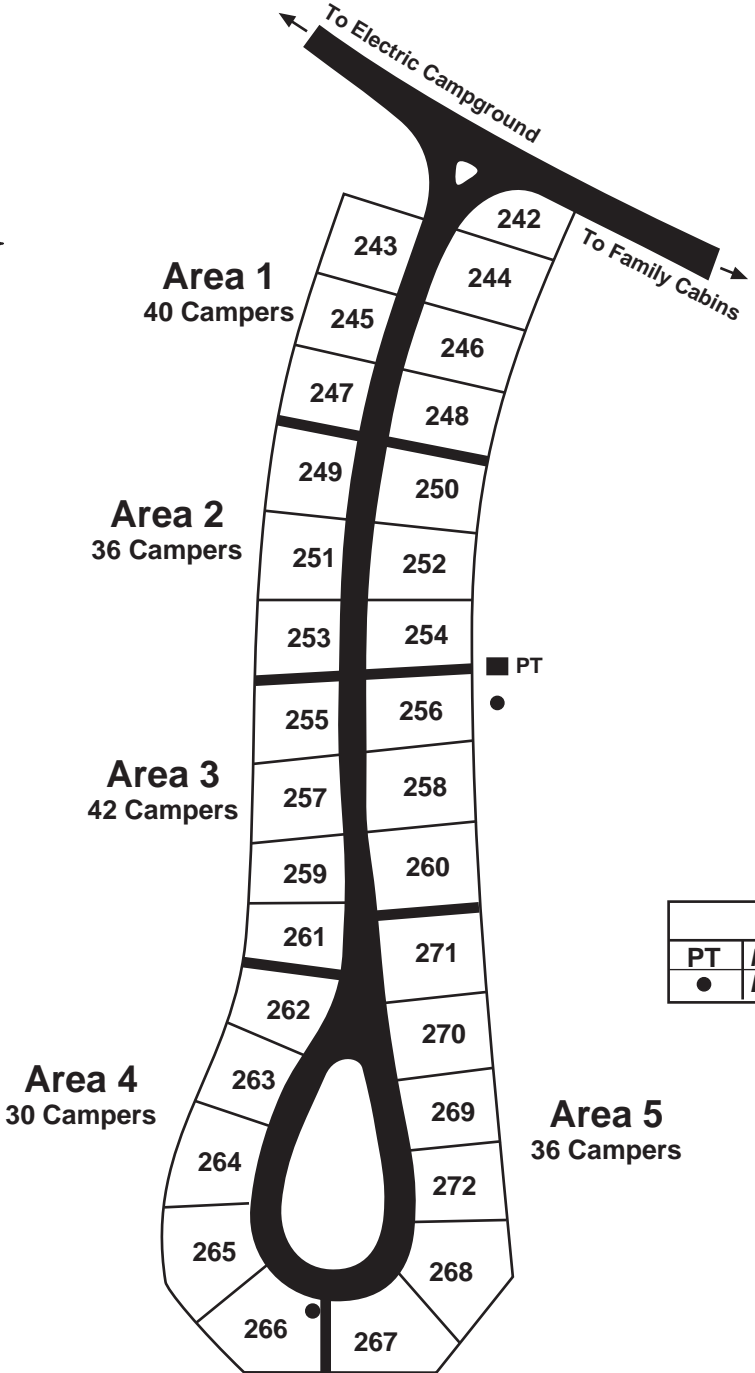

LINCOLN STATE PARK

Buckhorn Youth Tent Areas

■ PT

LEGEND	
PT	<i>Pit Toilet</i>
●	<i>Drinking Fountain</i>