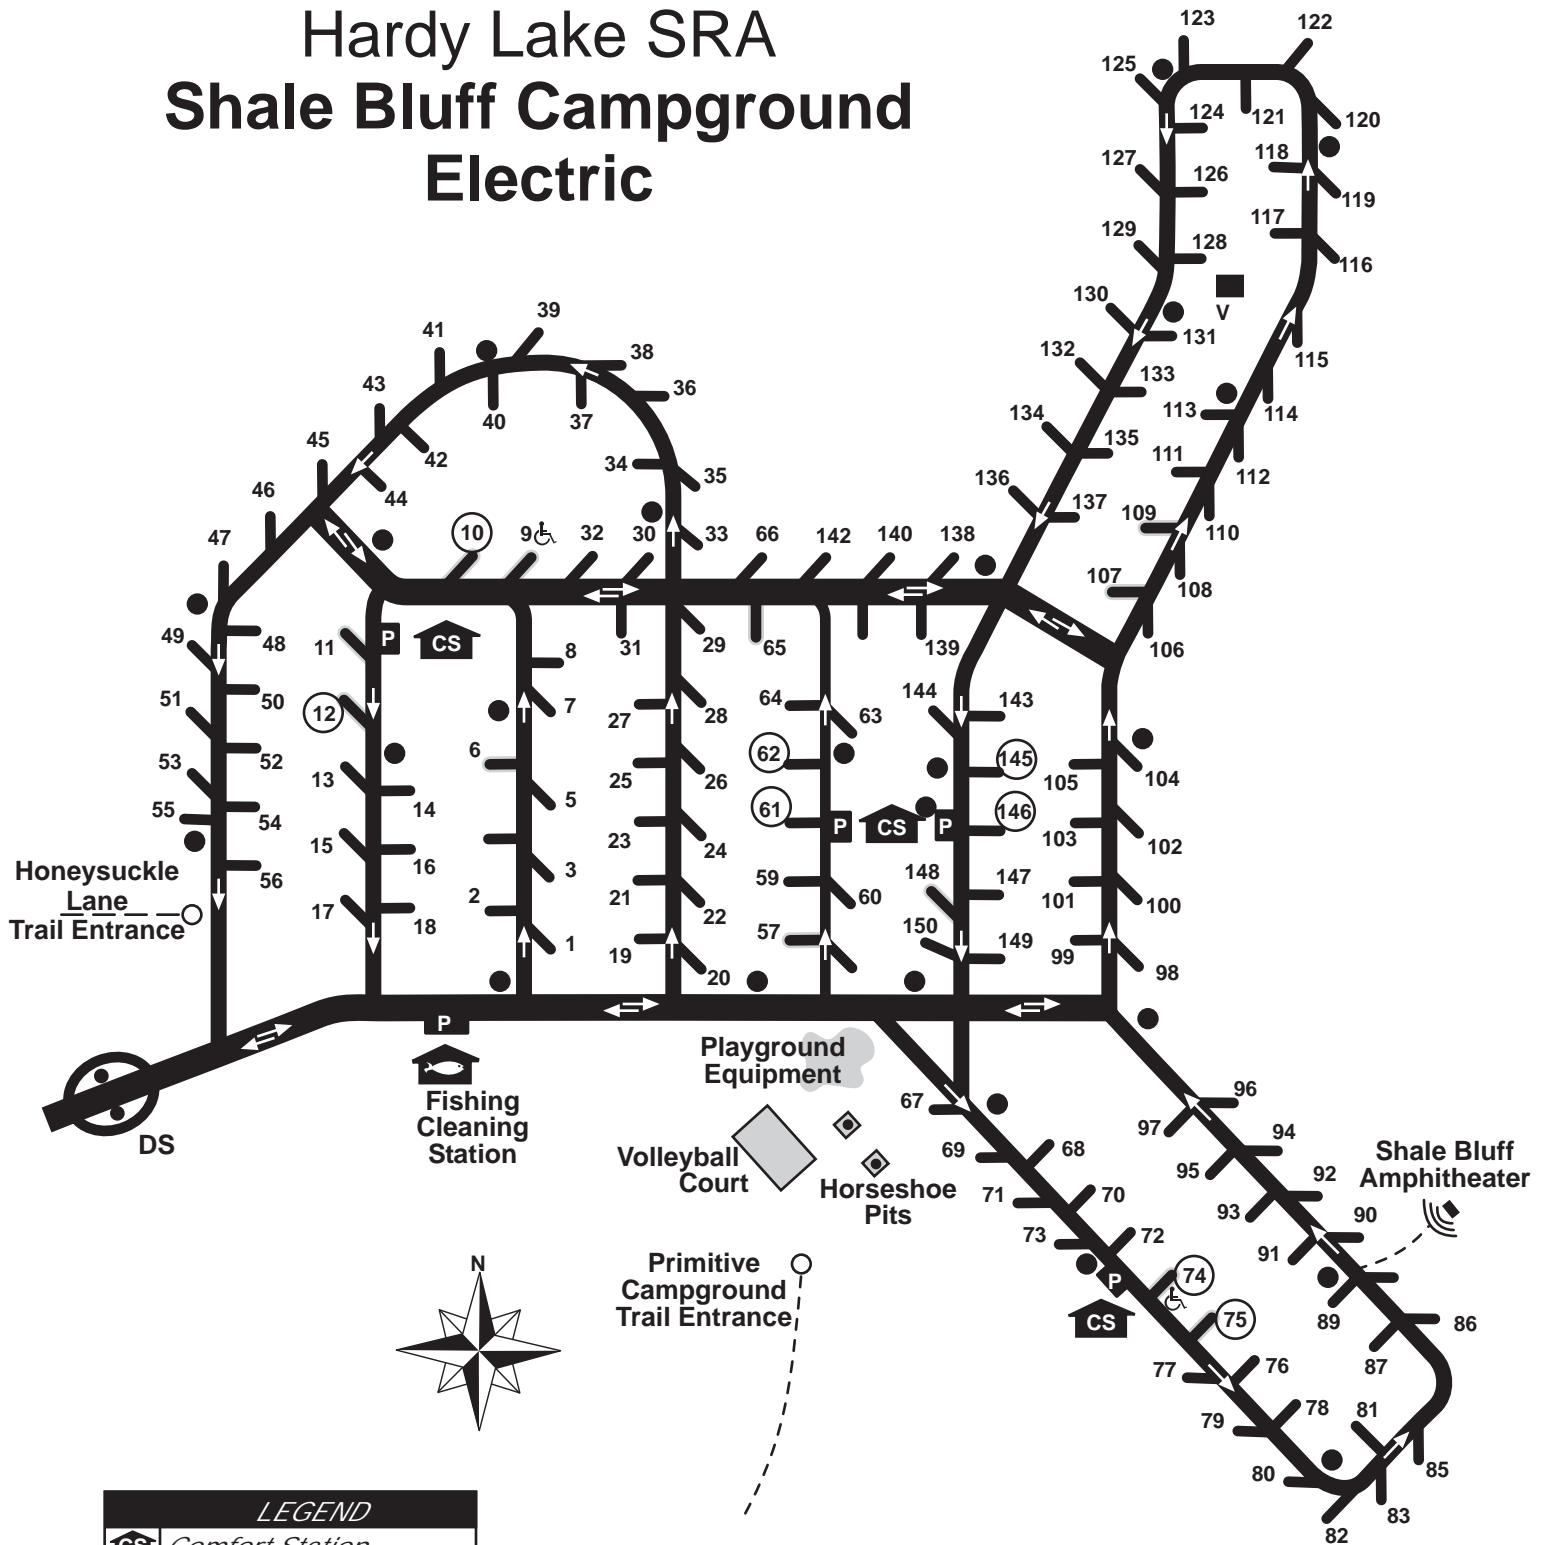

# Hardy Lake SRA Shale Bluff Campground Electric

LEGEND	
	Comfort Station
	Vault Toilet
	Water Spigot
	Dump Station
	Parking
	One Way
	Two Way
	Circled Sites are 50 amp all others are 30 amp.
	Paved Pads

Accessible Sites: 9  
74

Paved Pads: 6, 9, 10, 11,  
12, 58, 65, 74, 75, 107,  
109, 146, 148